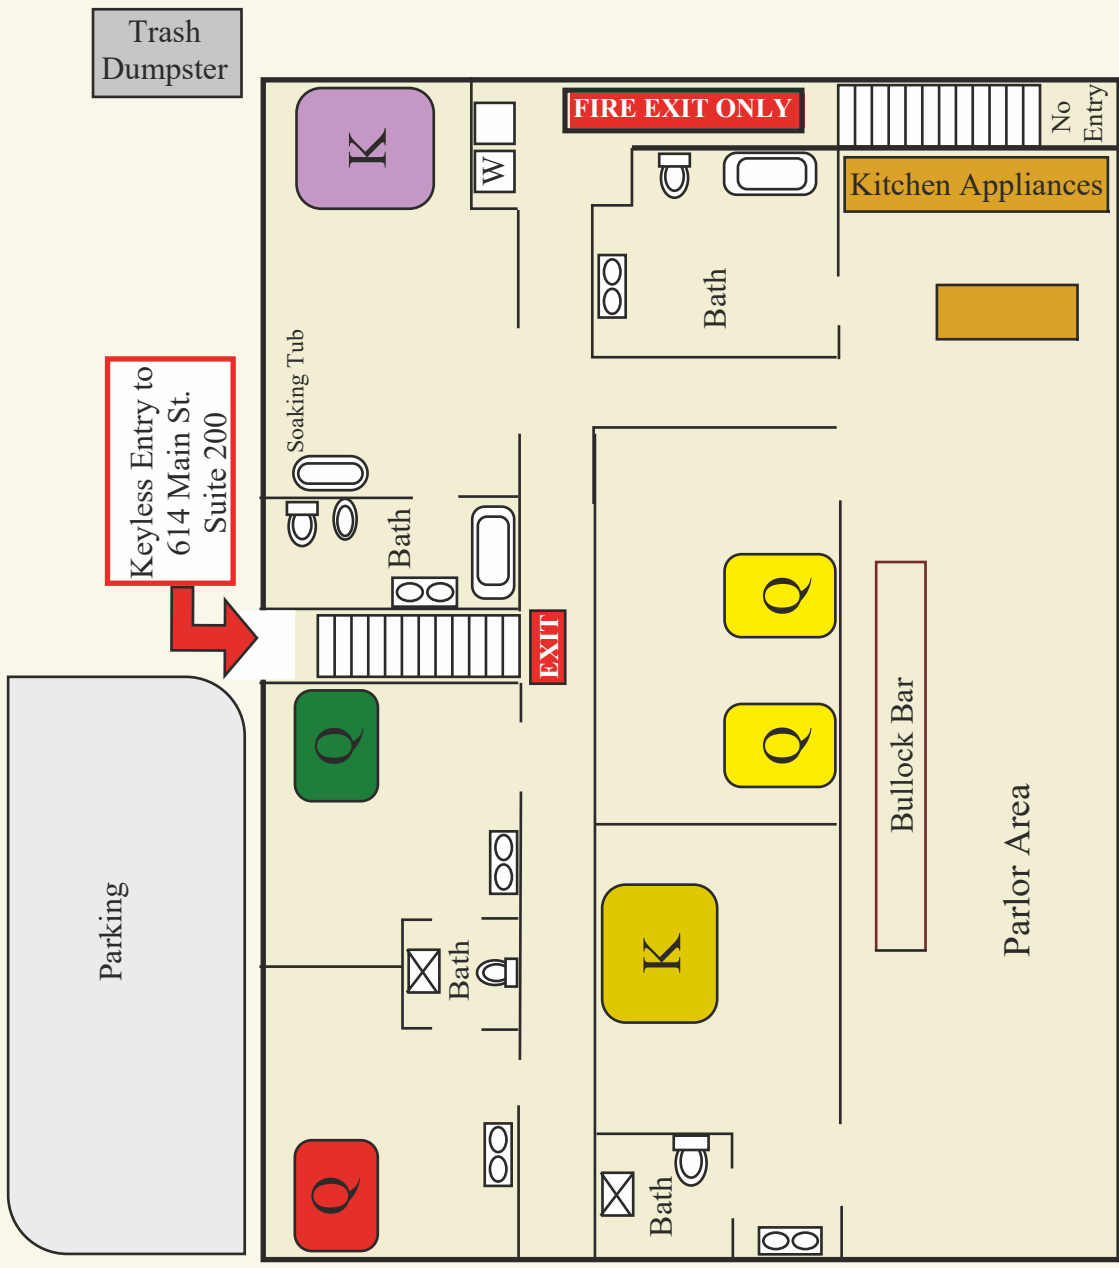

DEADWOOD HISTORIC BROTHEL- PROPERTY LAYOUT

Deadwood Historic Brothel
 614 1/2 Main Street
 Deadwood, SD 57732

MAIN STREET